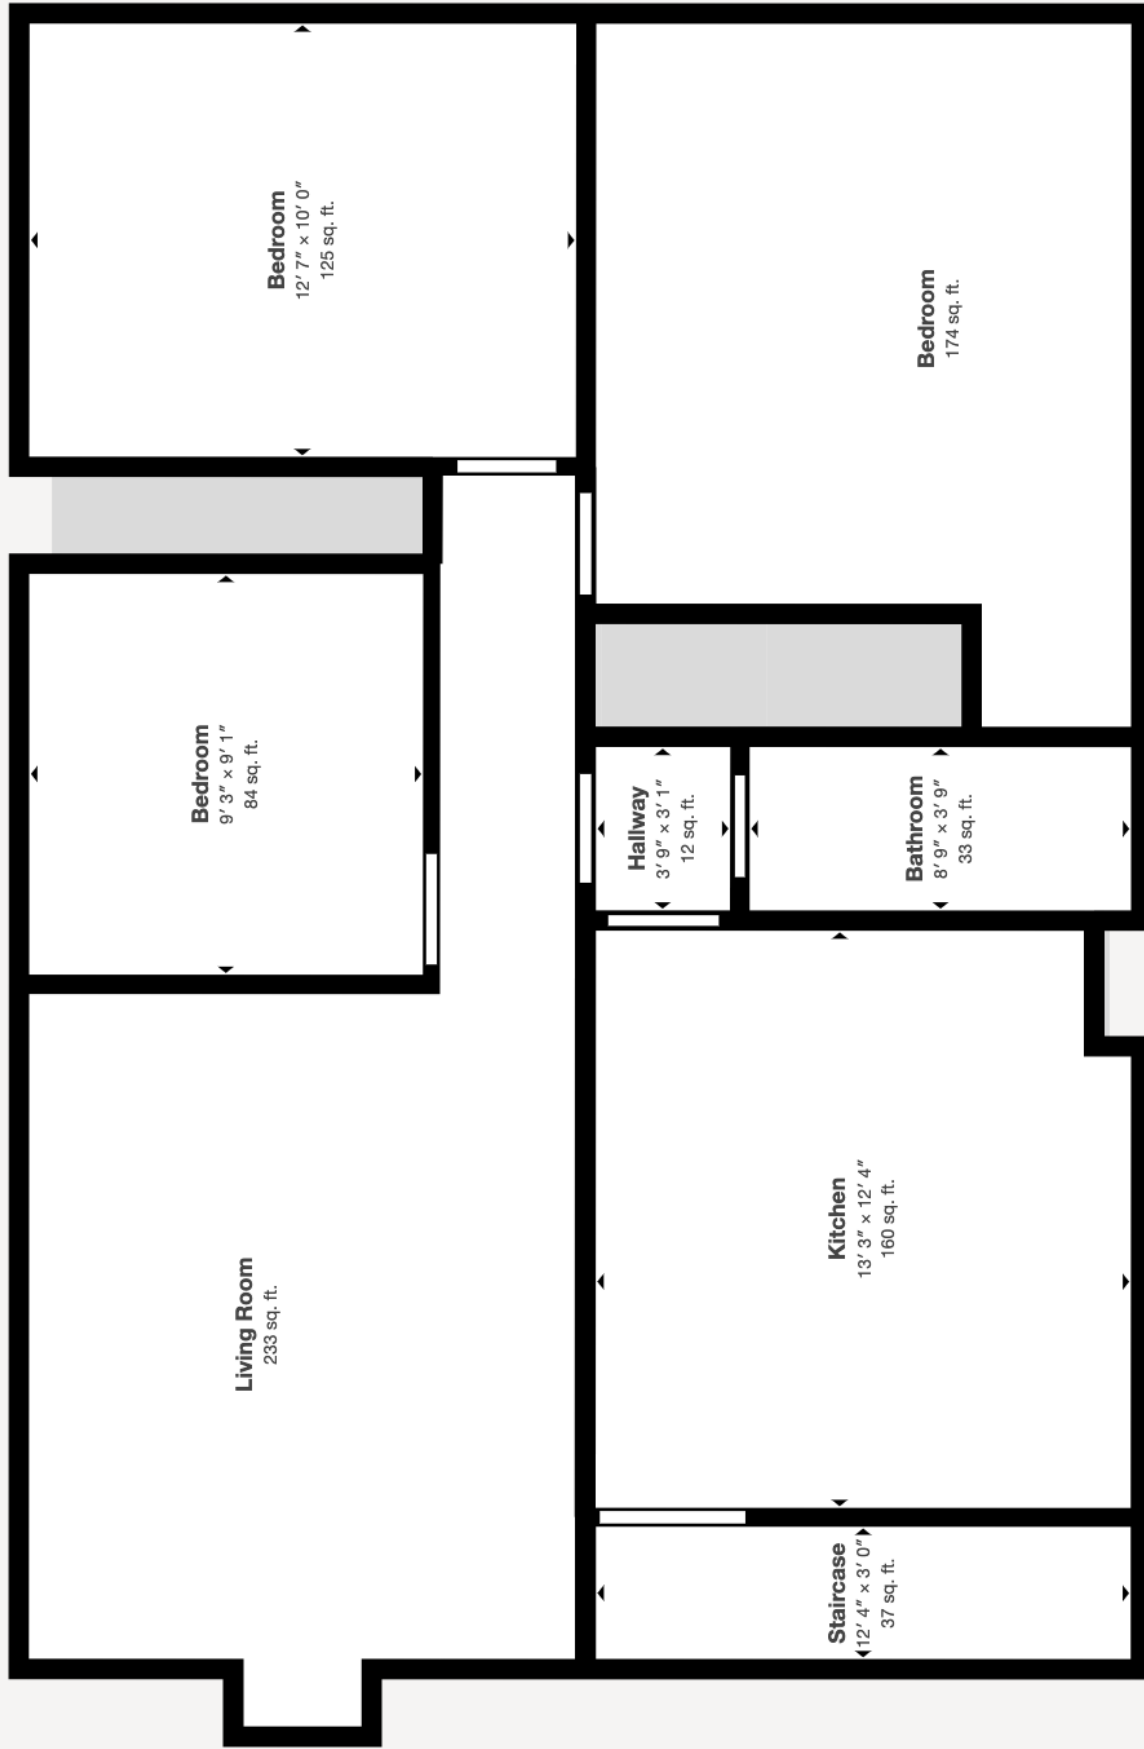

**Matterport Property Report:**

**14 Amsterdam Ave**

**Indoor Scanned Area - Full Property 1,651 sq. ft. | Floor 1 792 sq. ft.**

Sizes and dimensions are approximate, actual may vary

Visit 3D space on  
**Matterport**

**Matterport Property Report:**

**14 Amsterdam Ave**

**Indoor Scanned Area - Full Property 1,651 sq. ft. | Floor 2 858 sq. ft.**

Sizes and dimensions are approximate, actual may vary

Visit 3D space on  
**Matterport**